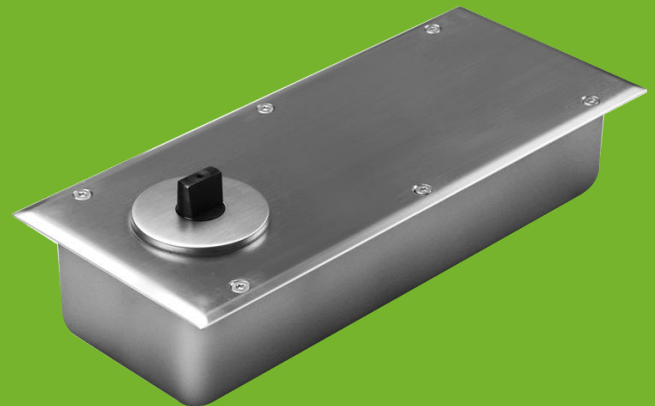

Floor Concealed Door Closers

D180S

Specifications

Maximum door weight	180kg	Rated power	55W
Maximum door width	1200mm	Special machine power	<2W
Maximum torque	165Nm	Operating temperature	-20°C~55°C
Noise	<60dB	Protection level	IP68
Opening and closing time	6-12S	Control box size	156x120x46mm
Open range	86°~95°	Unit size	320x110x70mm
Power supply	AC220V ±10% 50/60Hz	Unit weight	9.25KG

Dimensions